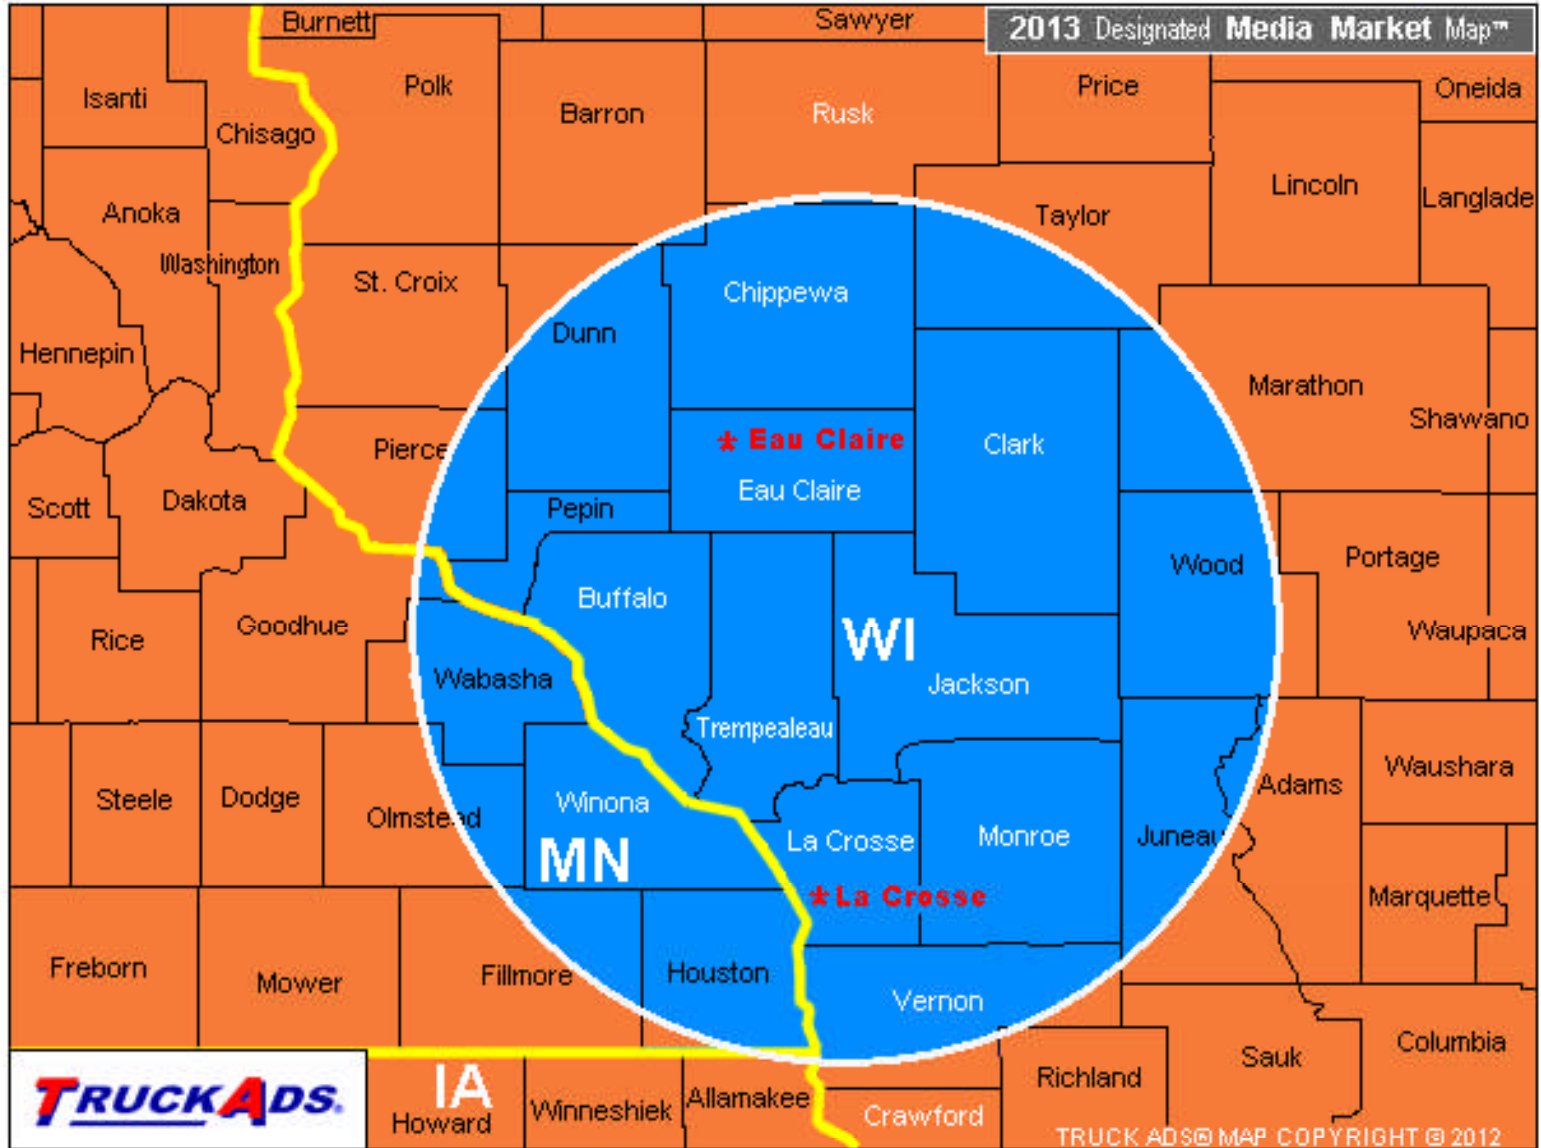

Population by Race

White	499,145
African American	5,673
Asian	10,730
American Indian and Alaska Native	3,637
Native Hawaiian and Pacific Islander	158
Other	4,580
Identified by two or more	6,714

TRUCKADS® and TRUCK ADS® are Registered Trademarks. All contents Copyright © 2013. All Rights Reserved.

LA CROSSE EAU CLAIRE :::

BROADCAST TV MARKET AREA

12 COUNTIES IN THIS DESIGNATED MARKET

WISCONSIN: Buffalo, WI ~ Chippewa, WI ~ Clark, WI ~ Crawford, WI ~ Eau Claire, WI ~ Jackson, WI ~ La Crosse, WI ~ Monroe, WI ~ Pepin, WI ~ Rusk, WI ~ Trempealeau, WI ~ Vernon, WI ~ **MINNESOTA:** Winona, MN