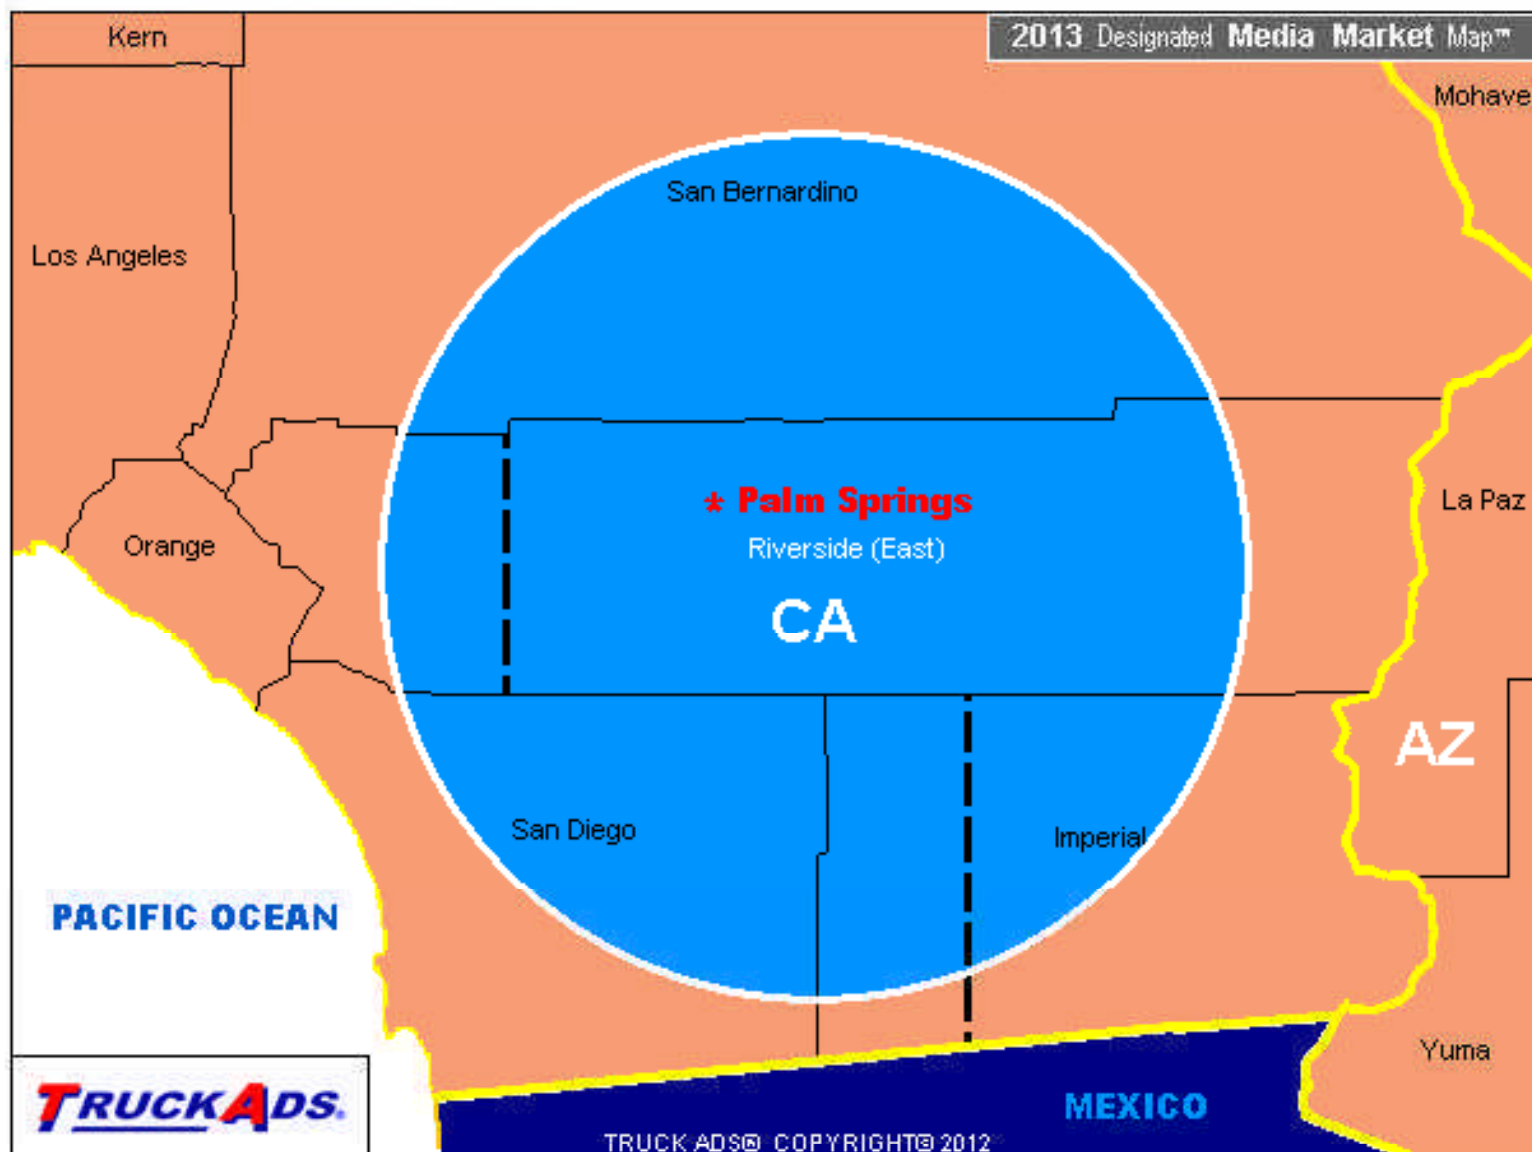

Population by Race

White	239,081
African American	11,378
Asian	11,558
American Indian and Alaska Native	3,565
Native Hawaiian and Pacific Islander	441
Other	84,042
Identified by two or more	12,661

TRUCKADS® and TRUCK ADS® are Registered Trademarks. All contents Copyright © 2013. All Rights Reserved.

PALM SPRINGS :::

BROADCAST TV MARKET AREA

1 COUNTY IN THIS DESIGNATED MARKET

CALIFORNIA: Riverside, CA (Split)

CA - Riverside County (Partial - split county)

Population

Total Population	362,726
------------------	---------

Population by Race

White	239,081
African American	11,378
Asian	11,558
American Indian and Alaska Native	3,565
Native Hawaiian and Pacific Islander	441
Other	84,042
Identified by two or more	12,661