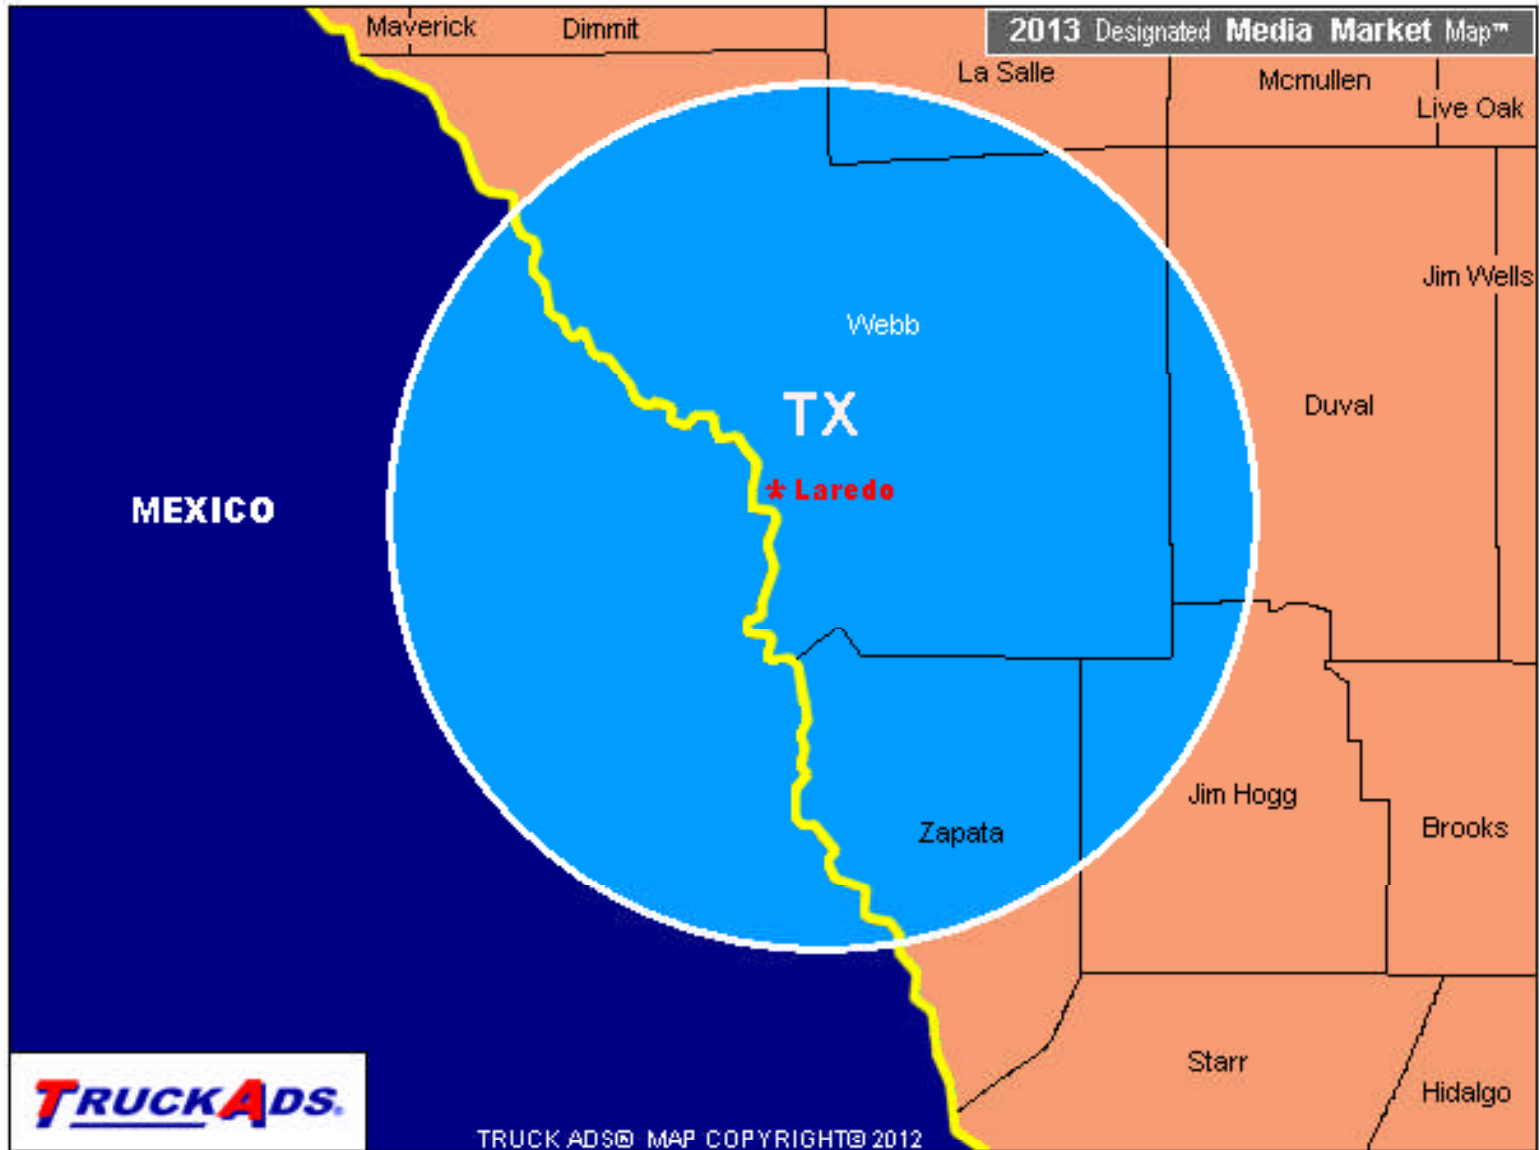

1 COUNTY IN THIS DESIGNATED MARKET

TEXAS: Webb, TX