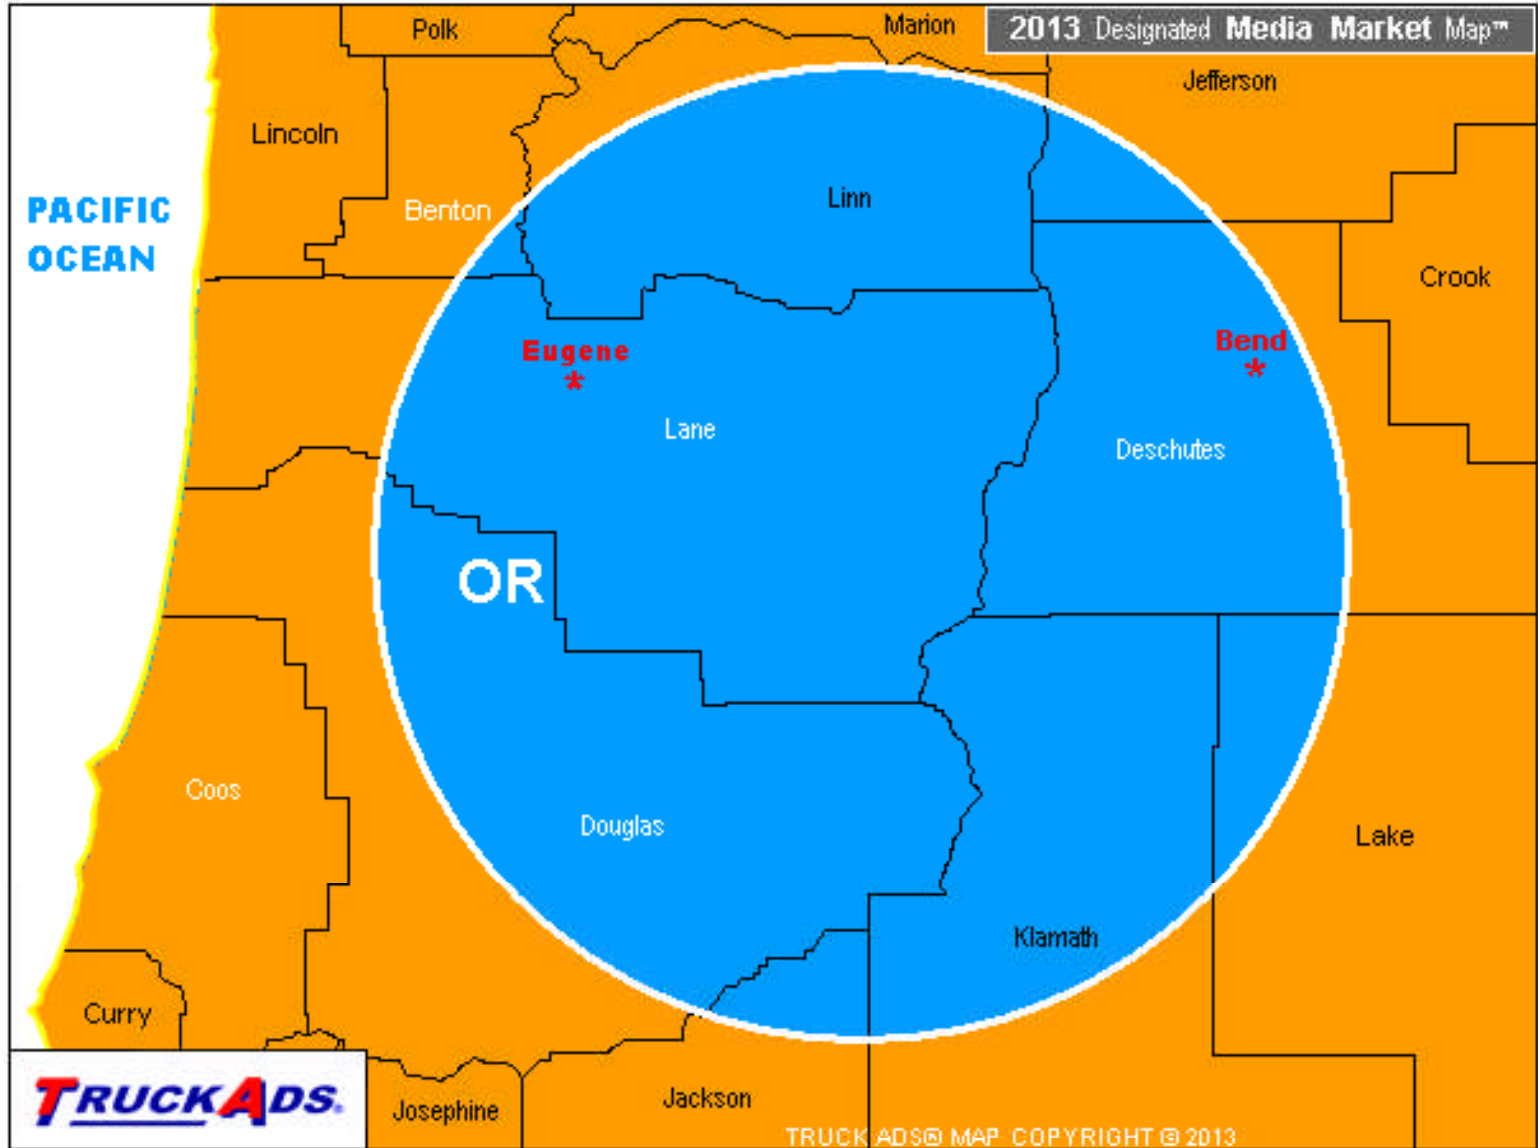

5 COUNTIES IN THIS DESIGNATED MARKET

OREGON: Benton, OR ~ Coos, OR ~ Deschutes, OR ~ Douglas, OR ~ Lane, OR