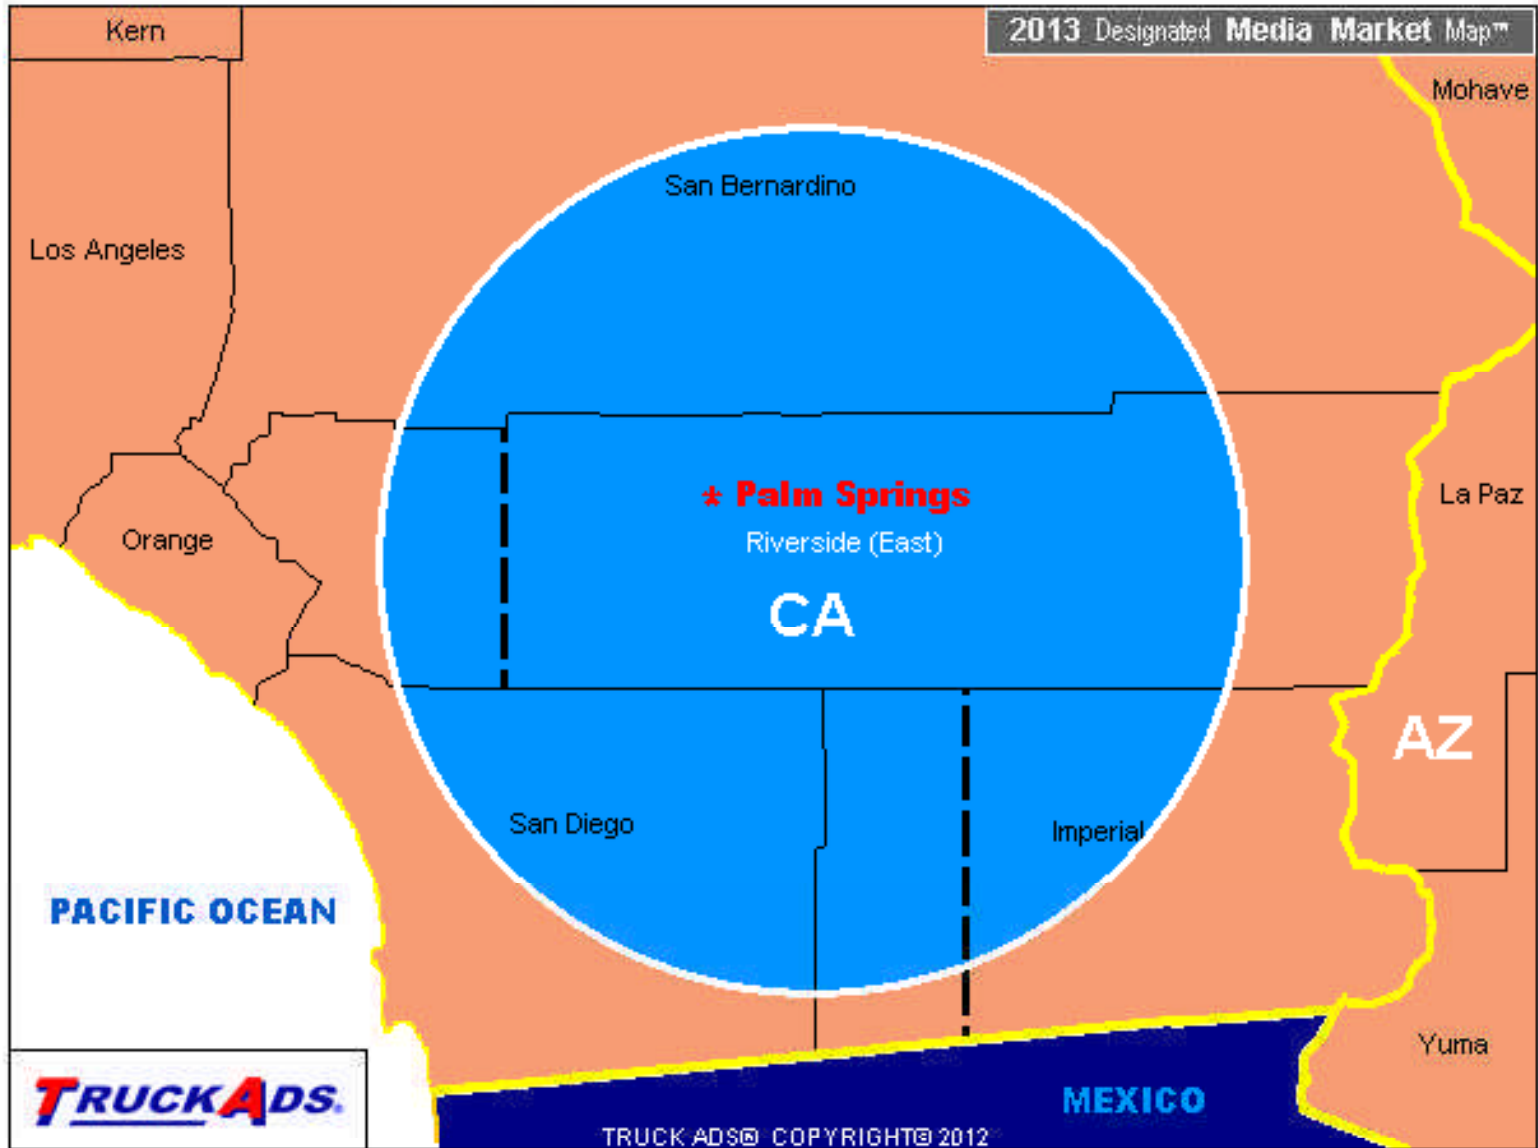

**Population by Race**

White	239,081
African American	11,378
Asian	11,558
American Indian and Alaska Native	3,565
Native Hawaiian and Pacific Islander	441
Other	84,042
Identified by two or more	12,661

TRUCKADS® and TRUCK ADS® are Registered Trademarks. All contents Copyright © 2013. All Rights Reserved.

## 1 COUNTY IN THIS DESIGNATED MARKET

CALIFORNIA: Riverside, CA (Split)

## CA - Riverside County (Partial - split county)