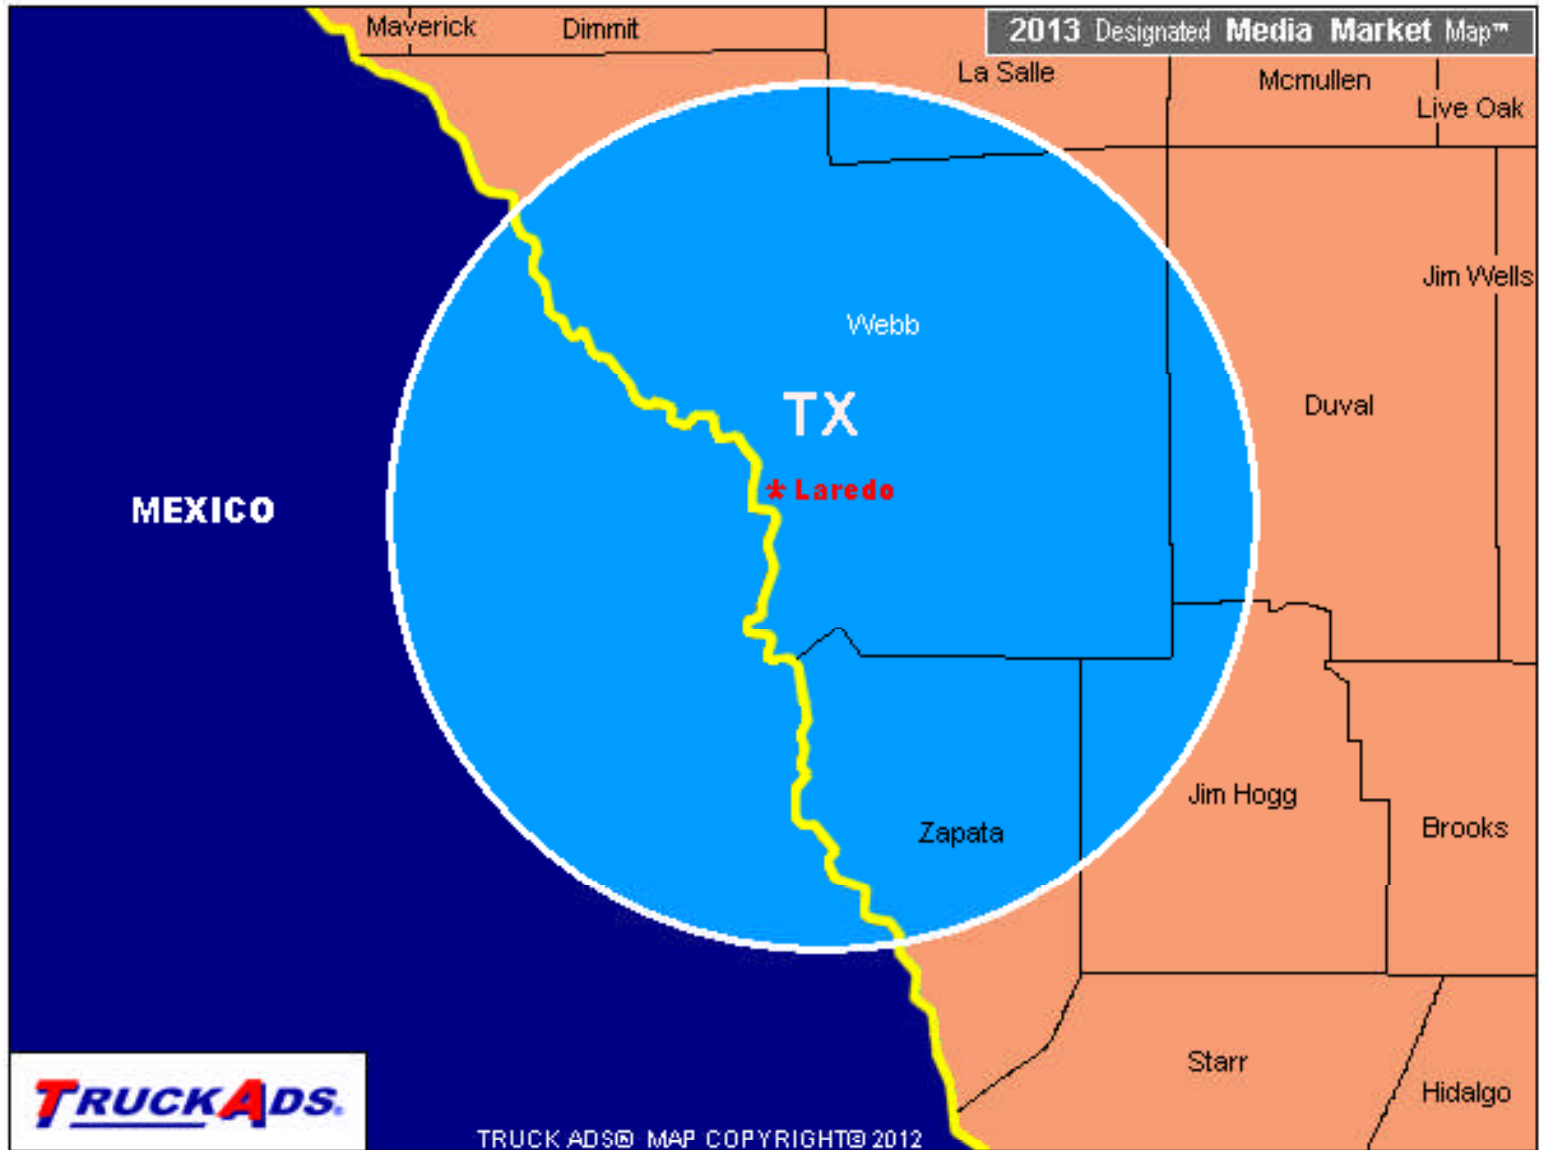

1 COUNTY IN THIS DESIGNATED MARKET

TEXAS: Webb, TX