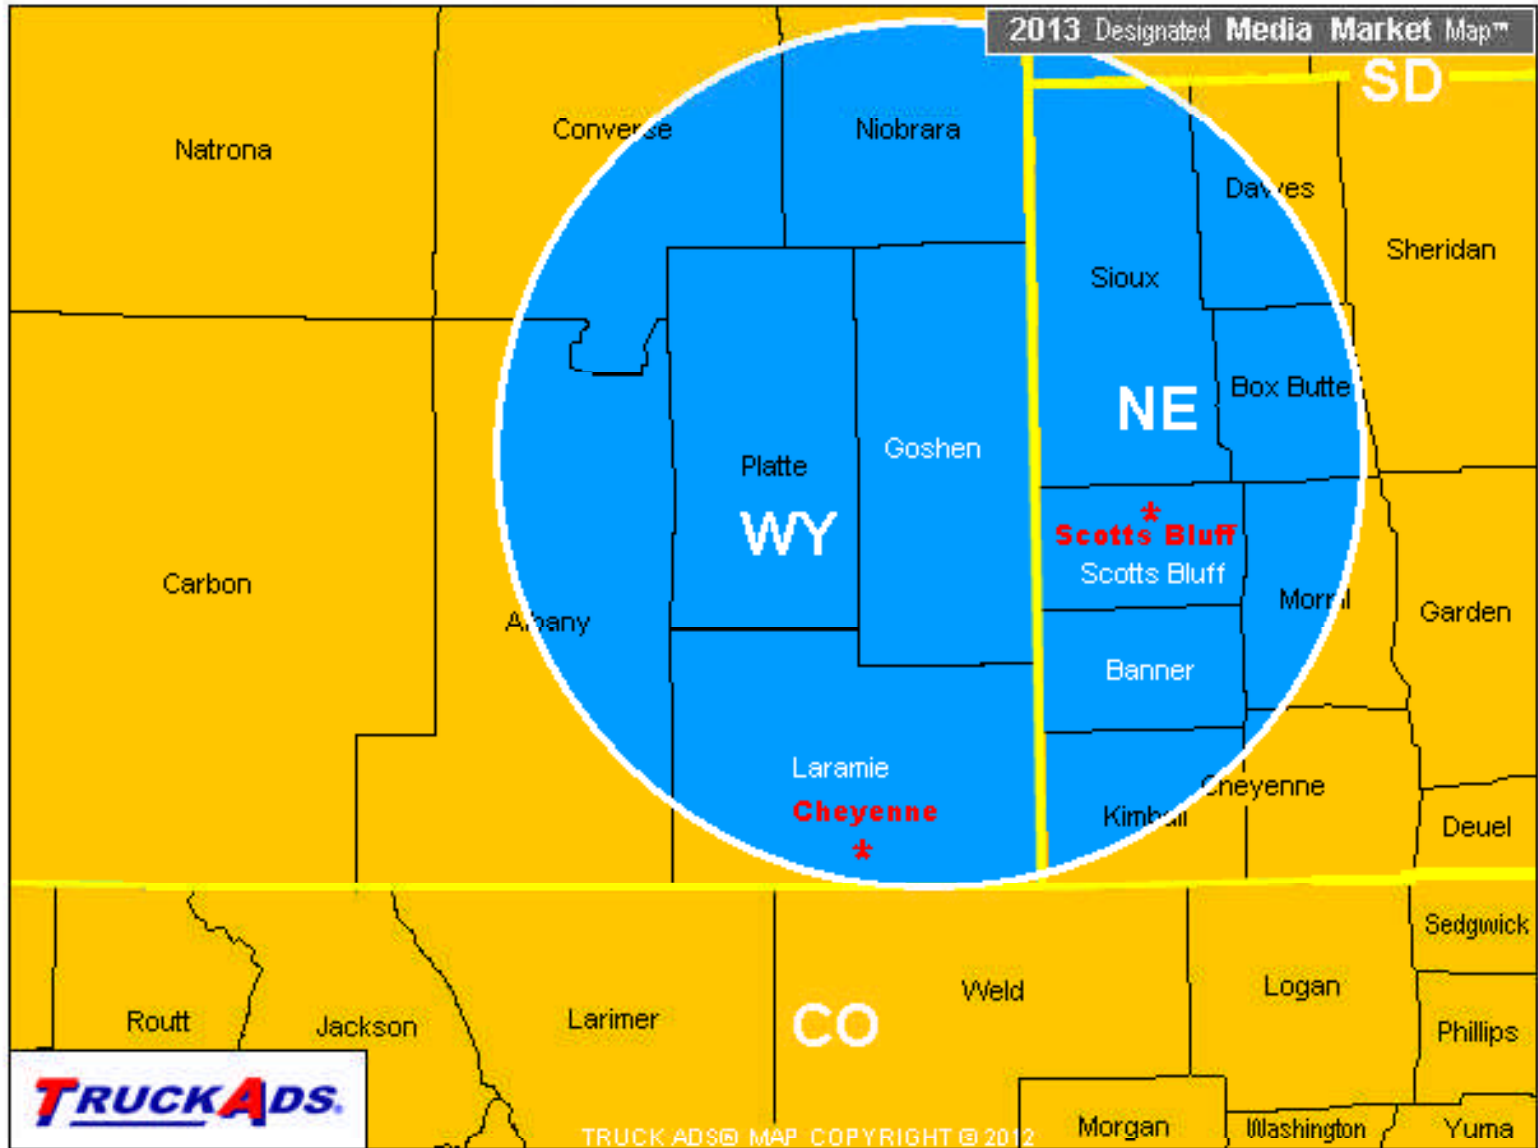

**Population by Race**

White	94,391
African American	2,327
Asian	1,017
American Indian and Alaska Native	989
Native Hawaiian and Pacific Islander	154
Other	3,820
Identified by two or more	2,979

TRUCKADS® and TRUCK ADS® are  
Registered Trademarks. All contents  
Copyright © 2013. All Rights Reserved.

# CHEYENNE SCOTTSBLUFF :::

BROADCAST TV MARKET AREA

## 4 COUNTIES IN THIS DESIGNATED MARKET

WYOMING: Goshen, WY ~ Laramie, WY ~ NEBRASKA: Scotts Bluff, NE ~ Banner, NE