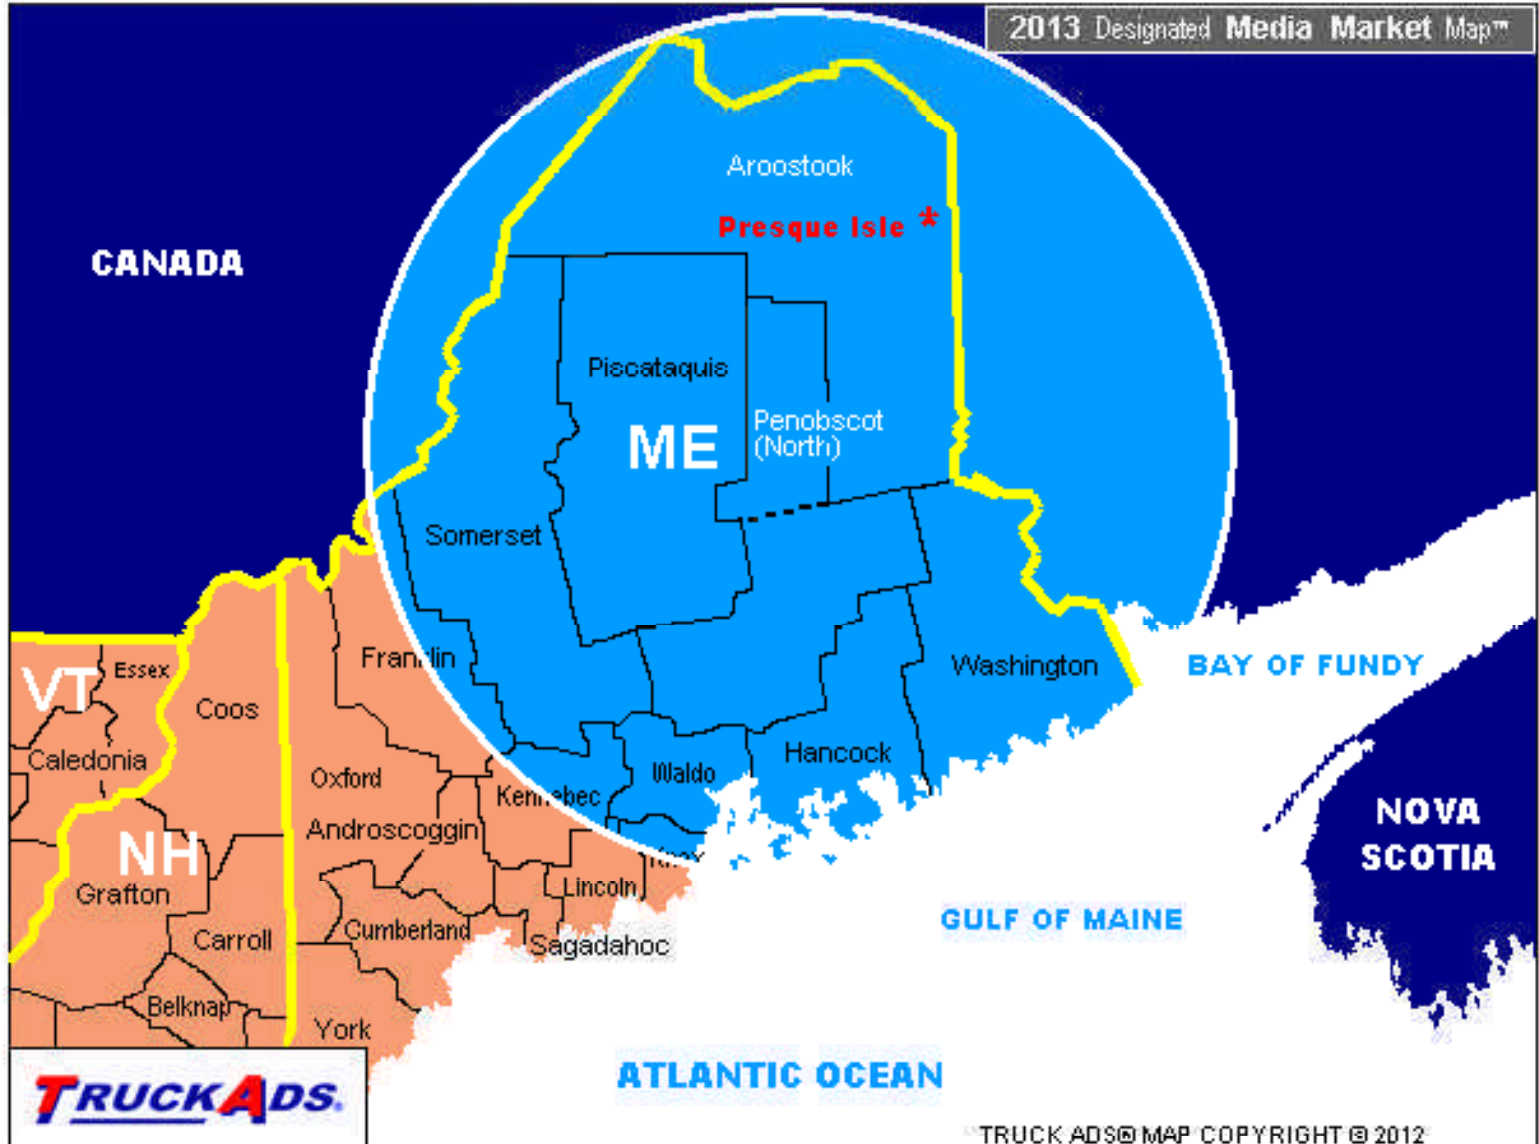

**Population by Race**

White	74,646
African American	468
Asian	333
American Indian and Alaska Native	1,268
Native Hawaiian and Pacific Islander	17
Other	142
Identified by two or more	1,029

TRUCKADS® and TRUCK ADS® are Registered Trademarks. All contents Copyright © 2013. All Rights Reserved.

# PRESQUE ISLE :::

BROADCAST TV MARKET AREA

## 2 COUNTIES IN THIS DESIGNATED MARKET

MAINE: Aroostook, ME ~ Penobscot, ME (Split)